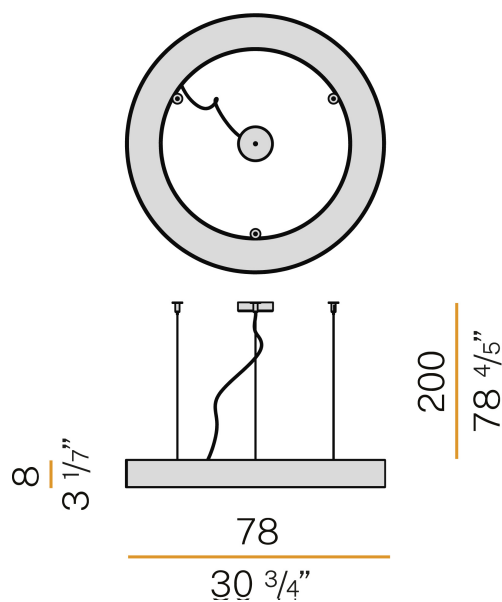

PANZERI

Silver Ring

220-240V AC dimmable (DALI/Push DIM)

L08221.080.0402

Data sheet

CODE	L08221.080.0402
SYSTEM POWER CONSUMPTION	45W
EFFICACY	67.84lm/W
LIGHT SOURCE	LED
LIGHT SOURCE LIFETIME	L80 (B20) 80.000h
COLOUR TEMPERATURE	3000K Ra>90
LIGHT DISTRIBUTION	diffused
POWER SUPPLY	220-240V AC
FREQUENCY	50/60Hz
ELECTRICAL CONFIGURATION	dimmable (DALI/Push DIM)
DRIVER	integrated included
NOMINAL LUMINOUS FLUX	6111lm
LUMEN OUTPUT	3053lm
EFFICIENCY	50%
WEIGHT	8,55 Kg
PROTECTION DEGREE	IP40
COLOUR TOLLERANCES	SDCM 3
GLOW WIRE TEST PERFORMANCE	850°
PACKING DIMENSIONS (CM)	90,0 x 18,0 x 90,0

Suspension lighting fixture for interiors, with direct light emission. Pickled sheet metal structure in polyacrylic paint. Aluminium dissipation plates. Pickled sheet metal covers in white, black or bronze polyacrylic paint, or with gold leaf coating. Diffuser in modelled polycarbonate with opaline finish. Suspension kit with griplocks and 2m (78,7") long steel cables. 2,5m (98,4") long power cable in transparent PVC. Power canopy with galvanized sheet metal ceiling bracket and pickled sheet metal covering in white, black or bronze polyacrylic paint, or with gold leaf coating.

Technical drawing

Polar diagram